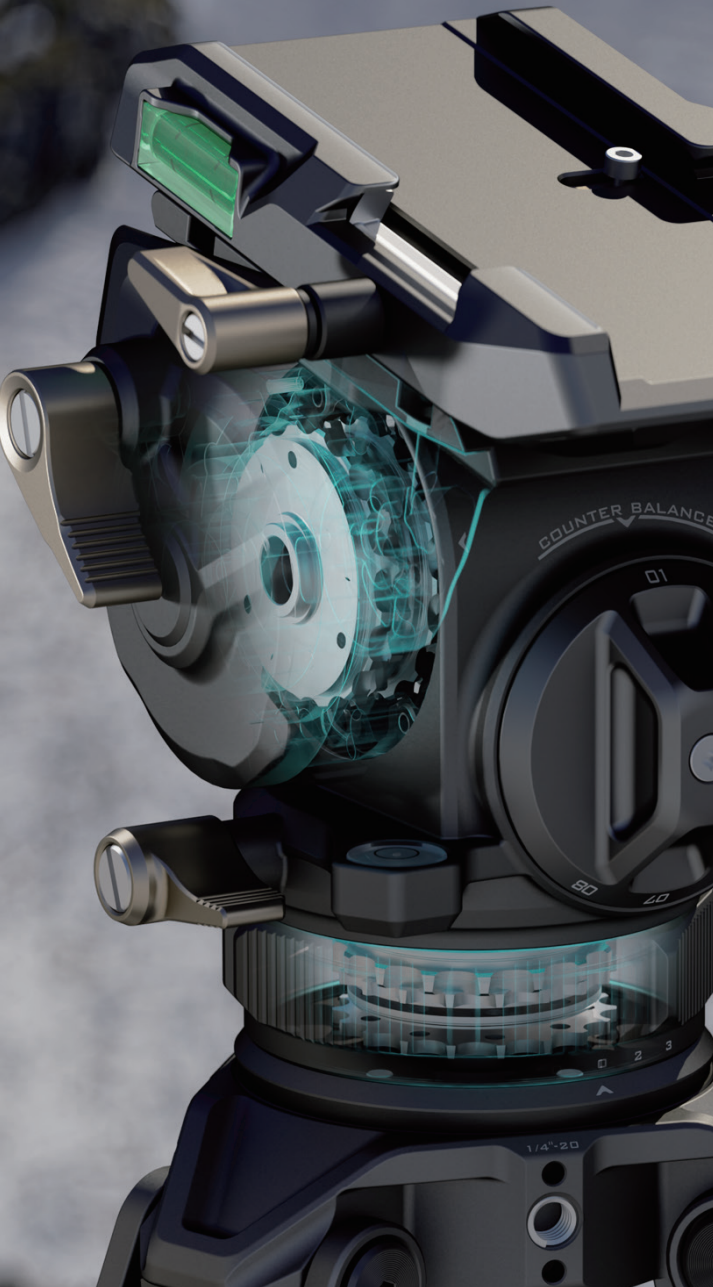

TILTA

INTO THE WILD

CT08 CINE TRIPOD SERIES

CT08 CINE TRIPOD SYSTEM

Professional Multi-functional Fluid Head

8 steps Counterbalance

4 steps Tilt & Pan Drag

CT08

75mm Cine Fluid Head with 3-Stage Carbon Fiber Tripod Legs (8KG)

CT08 ONE TOUCH

75mm Cine Fluid Head with 2-Stage One Touch Carbon Fiber Tripod Legs (8KG)

Smooth Shot Within Reach

Featuring a standard stainless steel rebound damping structure for exceptional tactile feedback and reliability. Effortlessly capturing cinematic shots.

 <p>CT12 TT-CT12-75-5G</p>	 <p>CT08 TT-CT08-75-5G</p>
<p>COUNTERBALANCE 10 STOPS</p>	<p>COUNTERBALANCE 8 STOPS</p>
<p>DRAG 8 STOPS VERTICAL 8 STOPS HORIZONTAL</p>	<p>DRAG 4 STOPS VERTICAL 4 STOPS HORIZONTAL</p>
<p>TILT RANGE +90° ~ -60°</p>	<p>TILT RANGE +90° ~ -60°</p>
<p>BALL DIAMETER 75MM/100MM</p>	<p>BALL DIAMETER 75MM</p>
<p>TEMPERATURE RANGE -50° ~ +60°C</p>	<p>TEMPERATURE RANGE -50° ~ +60°C</p>
<p>QUICK RELEASE TYPE ARCA/MANFROTTO (SIDELOAD)</p>	<p>QUICK RELEASE TYPE ARCA/MANFROTTO</p>
<p>SPECIAL FEATURE 3 SECTIONS ONE TOUCH RELEASE</p>	<p>SPECIAL FEATURE 4 ADJUSTABLE ANGLES</p>
<p>STORAGE HEIGHT 760MM / 30INCHES</p>	<p>STORAGE HEIGHT 610MM / 24INCHES</p>
<p>MAXIMUM HEIGHT 1650MM / 5.4 FT</p>	<p>MAXIMUM HEIGHT 1650MM / 5.5 FT</p>
<p>MATERIALS ALUMINUM ALLOY + FILAMENT WOUND CARBON FIBER</p>	